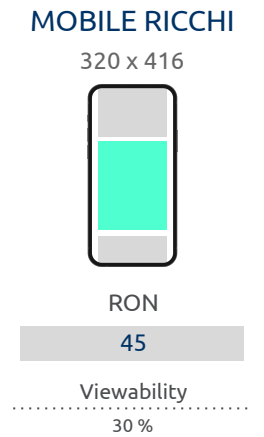

SEARCH BACKGROUND DESKTOP

2465 x 320

Home

70

Viewability

84 %

NATIVE AD

Text + Bild

ROS

45

Viewability

71 %

SEARCH BACKGROUND MOBILE

1411 x 229

Home

20

Viewability

75 %

Ricardo

MEDIUM RECTANGLE

300 x 250

ROS

15

Viewability

73 %

WIDEBOARD

994 x 250

ROS

25

Viewability

28 %

SITEBAR