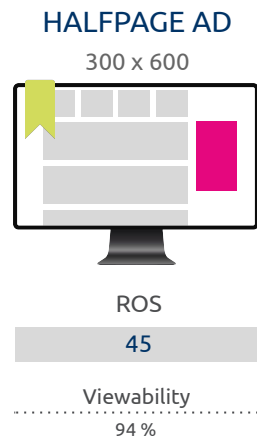

SEARCH BACKGROUND DESKTOP

2465 x 320

Home

70

Viewability

84 %

NATIVE AD

Text + Bild

ROS

45

Viewability

71 %

SEARCH BACKGROUND MOBILE

1411 x 229

Home

20

Viewability

75 %

Ricardo

MEDIUM RECTANGLE

300 x 250

ROS

15

Viewability

73 %

WIDEBOARD

994 x 250

ROS

25

Viewability

28 %

SITEBAR