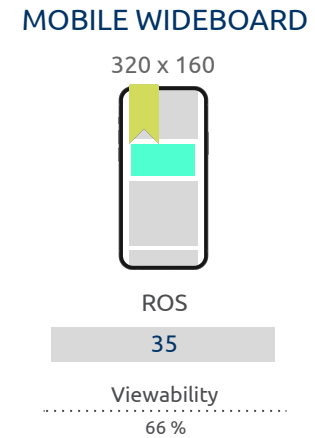

SEARCH BACKGROUND DESKTOP

2465 x 320

Home

70

Viewability

84 %

NATIVE AD

Text + Bild

ROS

45

Viewability

71 %

SEARCH BACKGROUND MOBILE

1411 x 229

Home

20

Viewability

75 %

Ricardo

MEDIUM RECTANGLE

300 x 250

ROS

15

Viewability

73 %

WIDEBOARD

994 x 250

ROS

25

Viewability

28 %

SITEBAR