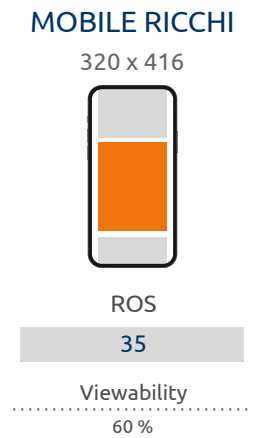

SEARCH BACKGROUND DESKTOP

2465 x 320

Home

70

Viewability

84 %

NATIVE AD

Text + Bild

ROS

45

Viewability

71 %

SEARCH BACKGROUND MOBILE

1411 x 229

Home

20

Viewability

75 %

Ricardo

MEDIUM RECTANGLE

300 x 250

ROS

15

Viewability

73 %

WIDEBOARD

994 x 250

ROS

25

Viewability

28 %

SITEBAR