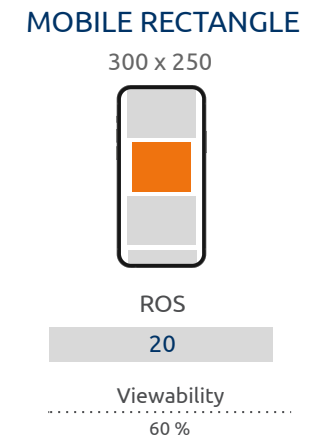

SEARCH BACKGROUND DESKTOP

2465 x 320

Home

70

Viewability

84 %

NATIVE AD

Text + Bild

ROS

45

Viewability

71 %

SEARCH BACKGROUND MOBILE

1411 x 229

Home

20

Viewability

75 %

Ricardo

MEDIUM RECTANGLE

300 x 250

ROS

15

Viewability

73 %

WIDEBOARD

994 x 250

ROS

25

Viewability

28 %

SITEBAR