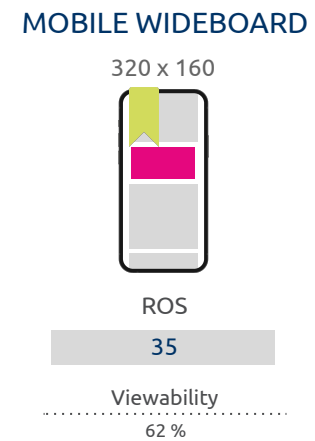

SEARCH BACKGROUND DESKTOP

2465 x 320

Home

70

Viewability

84 %

NATIVE AD

Text + Bild

ROS

45

Viewability

71 %

SEARCH BACKGROUND MOBILE

1411 x 229

Home

20

Viewability

75 %

Ricardo

MEDIUM RECTANGLE

300 x 250

ROS

15

Viewability

73 %

WIDEBOARD

994 x 250

ROS

25

Viewability

28 %

SITEBAR