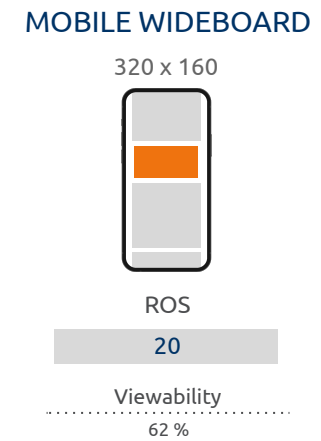

SEARCH BACKGROUND DESKTOP

2465 x 320

Home

70

Viewability

84 %

NATIVE AD

Text + Bild

ROS

45

Viewability

71 %

SEARCH BACKGROUND MOBILE

1411 x 229

Home

20

Viewability

75 %

Ricardo

MEDIUM RECTANGLE

300 x 250

ROS

15

Viewability

73 %

WIDEBOARD

994 x 250

ROS

25

Viewability

28 %

SITEBAR