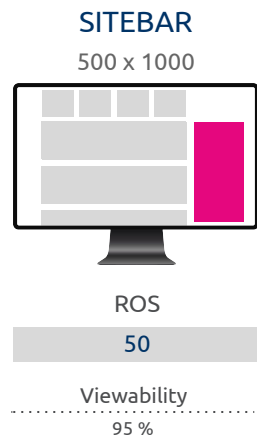

SEARCH BACKGROUND DESKTOP

2465 x 320

Home

70

Viewability

84 %

NATIVE AD

Text + Bild

ROS

45

Viewability

71 %

SEARCH BACKGROUND MOBILE

1411 x 229

Home

20

Viewability

75 %

Ricardo

MEDIUM RECTANGLE

300 x 250

ROS

15

Viewability

73 %

WIDEBOARD

994 x 250

ROS

25

Viewability

28 %

SITEBAR