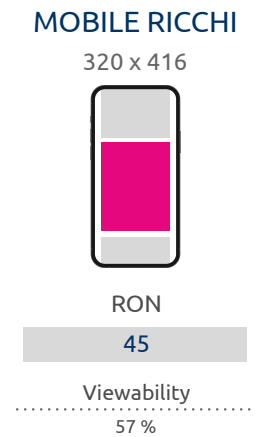

SEARCH BACKGROUND DESKTOP

2465 x 320

Home

70

Viewability

84 %

NATIVE AD

Text + Bild

ROS

45

Viewability

71 %

SEARCH BACKGROUND MOBILE

1411 x 229

Home

20

Viewability

75 %

Ricardo

MEDIUM RECTANGLE

300 x 250

ROS

15

Viewability

73 %

WIDEBOARD

994 x 250

ROS

25

Viewability

28 %

SITEBAR