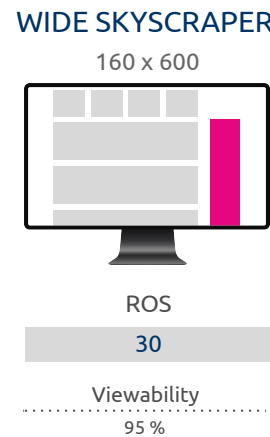

SEARCH BACKGROUND DESKTOP

2465 x 320

Home

70

Viewability

84 %

NATIVE AD

Text + Bild

ROS

45

Viewability

71 %

SEARCH BACKGROUND MOBILE

1411 x 229

Home

20

Viewability

75 %

Ricardo

MEDIUM RECTANGLE

300 x 250

ROS

15

Viewability

73 %

WIDEBOARD

994 x 250

ROS

25

Viewability

28 %

SITEBAR